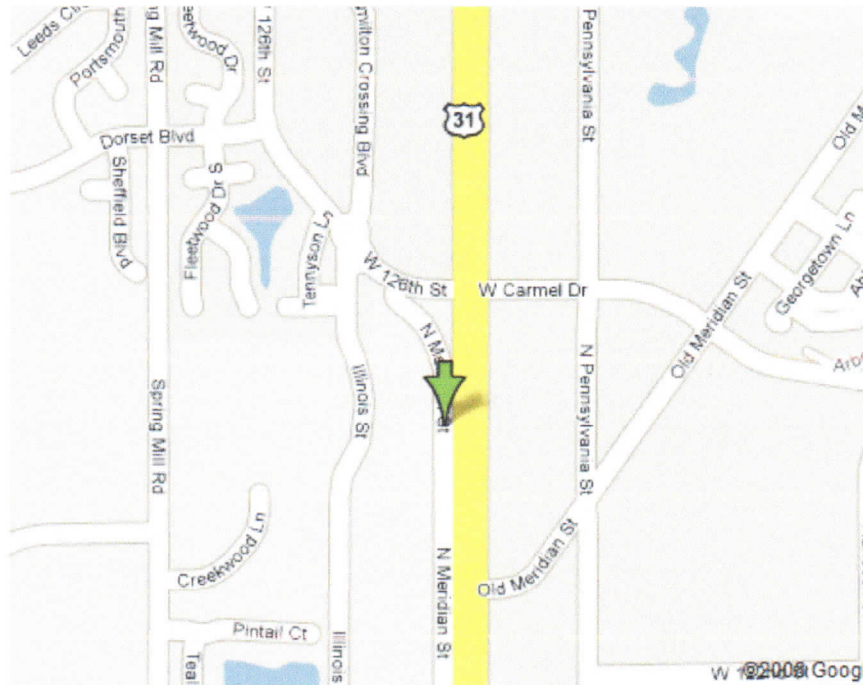

*New Location! 12400 North Meridian Street*

Conveniently located off I-465 (Meridian St exit), north of the Ritz Charles on N Meridian Street. The one-story red brick "Moore" building is on the west side of Meridian near 126<sup>th</sup> St / Carmel Dr. We are in suite 170 directly behind the palm trees inside the lobby. Please check in with our receptionist.