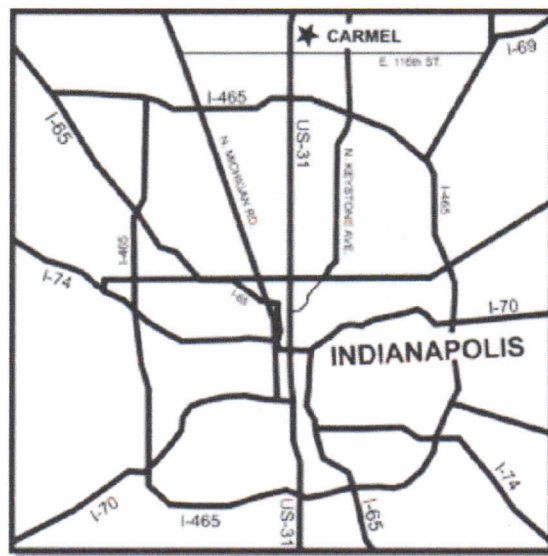

*New Location! 12400 North Meridian Street*

Conveniently located off I-465 (Meridian St exit), north of the Ritz Charles on N Meridian Street. The one-story red brick "Moore" building is on the west side of Meridian near 126<sup>th</sup> St / Carmel Dr. We are in suite 170 directly behind the palm trees inside the lobby. Please check in with our receptionist.